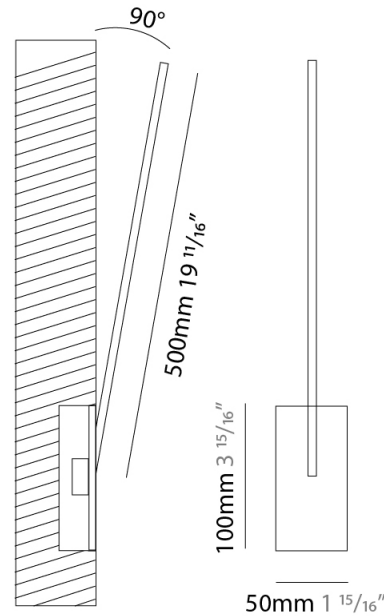

GENERAL

Series: Spillo
 Subseries: Spillo 1 Rod
 Brand: Icone
 Division: Design
 Mounting Type: Recessed
 Mounting Location: Wall
 Subcategory: Ambient

PHYSICAL

Shape: Rectangle
 Width (mm): 50
 Width (in): 1 15/16
 Height (mm): 500
 Height (in): 19 11/16
 Light Distribution: Adjustable
 Fixture Finish: WHI / BLK / CHR / BGD
 Fixture Material: Brass

LED

Color Temperature (°K): 2700 / 3000
 Nominal Lumen (lm): 550
 CRI: >90 CRI
 Lamp Life (hrs): 50000

OPTICAL

Adjustability: Tilt 120°

RATINGS AND CERTIFICATIONS

Certified By: Certified for North American Standards
 IP rating: IP20

GENERAL

Series: Spillo
 Subseries: Spillo 1 Rod
 Brand: Icone
 Division: Design
 Mounting Type: Recessed
 Mounting Location: Wall
 Subcategory: Ambient

PHYSICAL

Shape: Rectangle
 Width (mm): 50
 Width (in): 1 ¹⁵/₁₆
 Height (mm): 500
 Height (in): 19 ¹¹/₁₆
 Light Distribution: Adjustable
 Fixture Finish: WHI / BLK / CHR / BGD
 Fixture Material: Brass